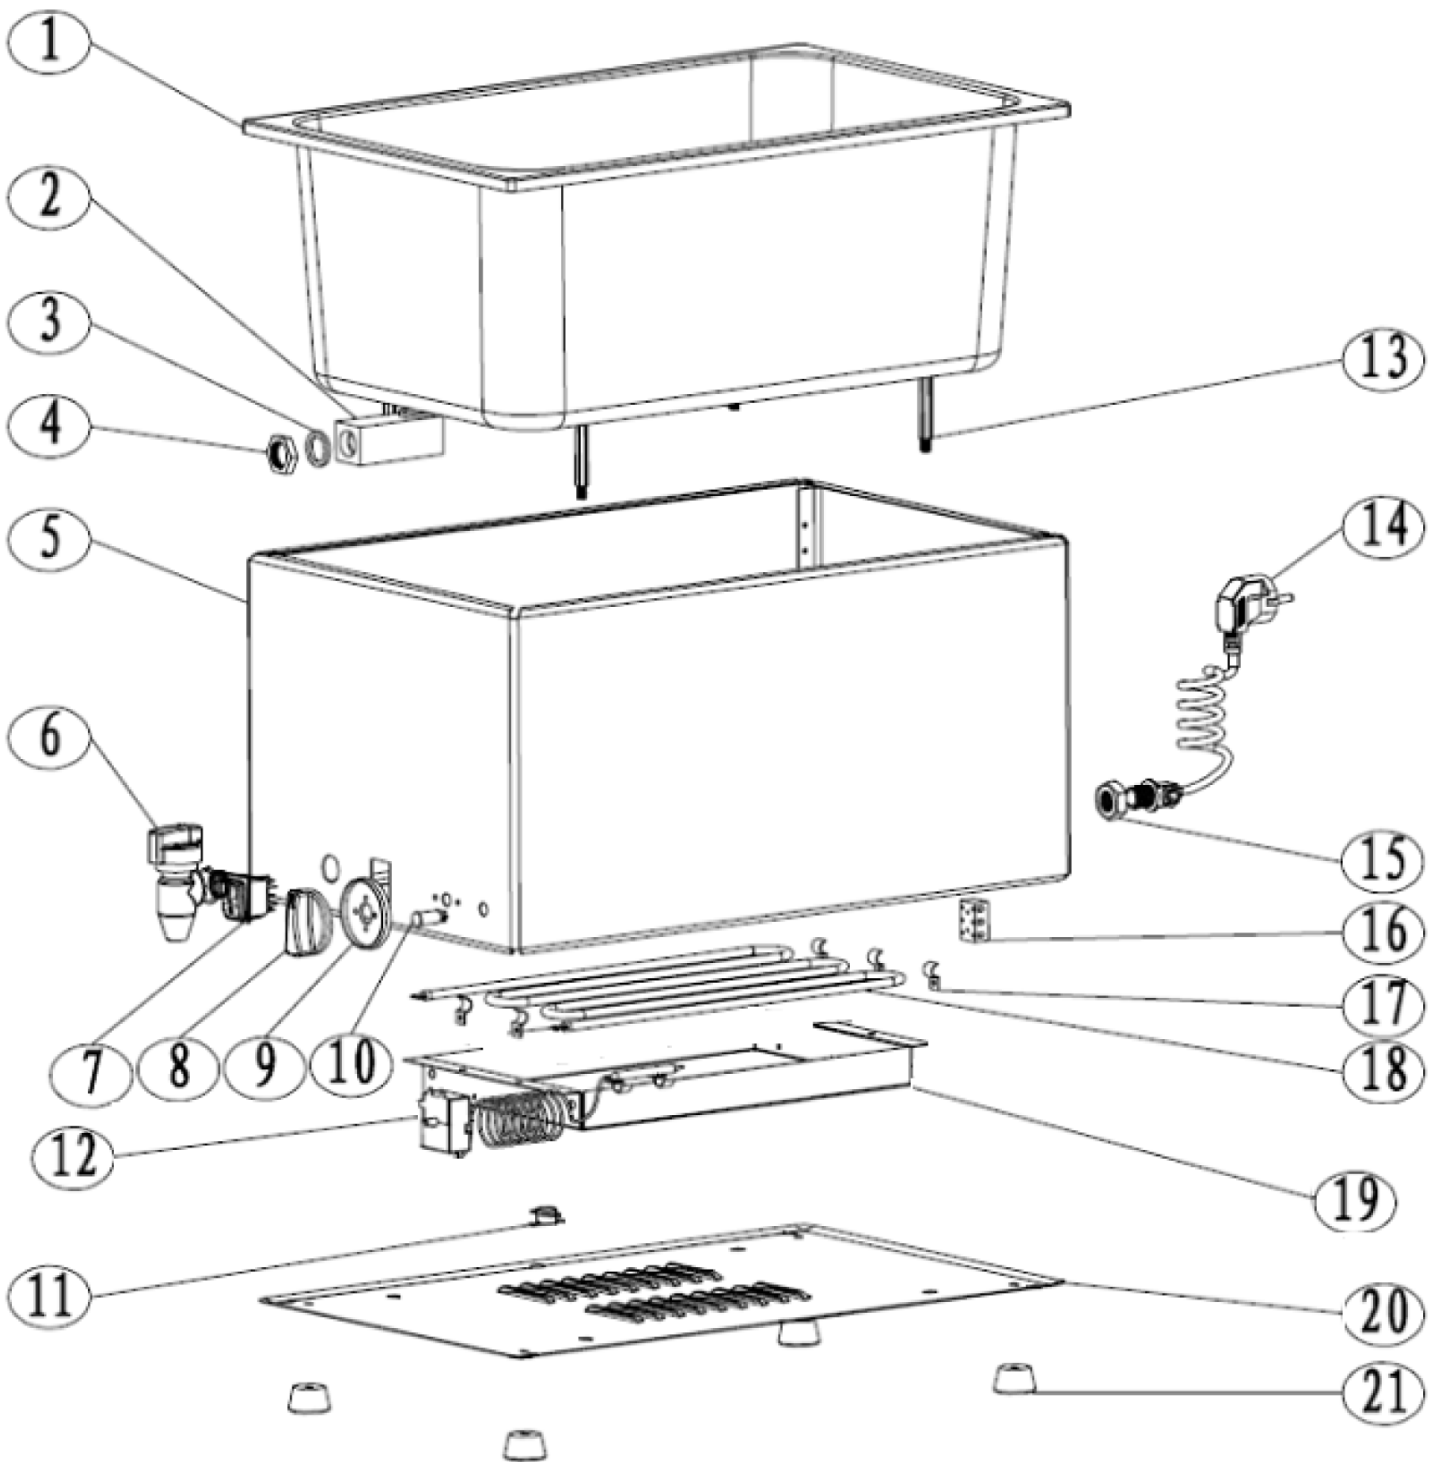

# Parts Breakdown

Model FW-CN-0023 19076

# Parts Breakdown

---

## Model FW-CN-0023 19076

Item No.	Description	Position	Item No.	Description	Position	Item No.	Description	Position
21240	Water Sink for 19076	1	23789	Thermostat Knob for 19076	8	21236	Line Clamp for 19076	15
76111	Water Pipe for 19076	2	76118	Stainless Steel Gasket for 19076	9	76125	Seat for Wire for 19076	16
76112	Sealing Ring for 19076	3	21243	Indicator Light for 19076	10	76126	Fixing Part for 19076	17
76113	Nut for Water Pipe for 19076	4	21246	Thermal Cut-Off for 19076	11	21239	Heating Element for 19076	18
21241	Frame for 19076	5	21245	Thermostat for 19076	12	21242	Heating Element Tray for 19076	19
21247	Water Tap for 19076	6	76122	Bolt for 19076	13	21249	Bottom Board for 19076	20
24150	Power Switch for 19076	7	21235	Plug for 19076	14	21248	Rubber Feet for 19076	21